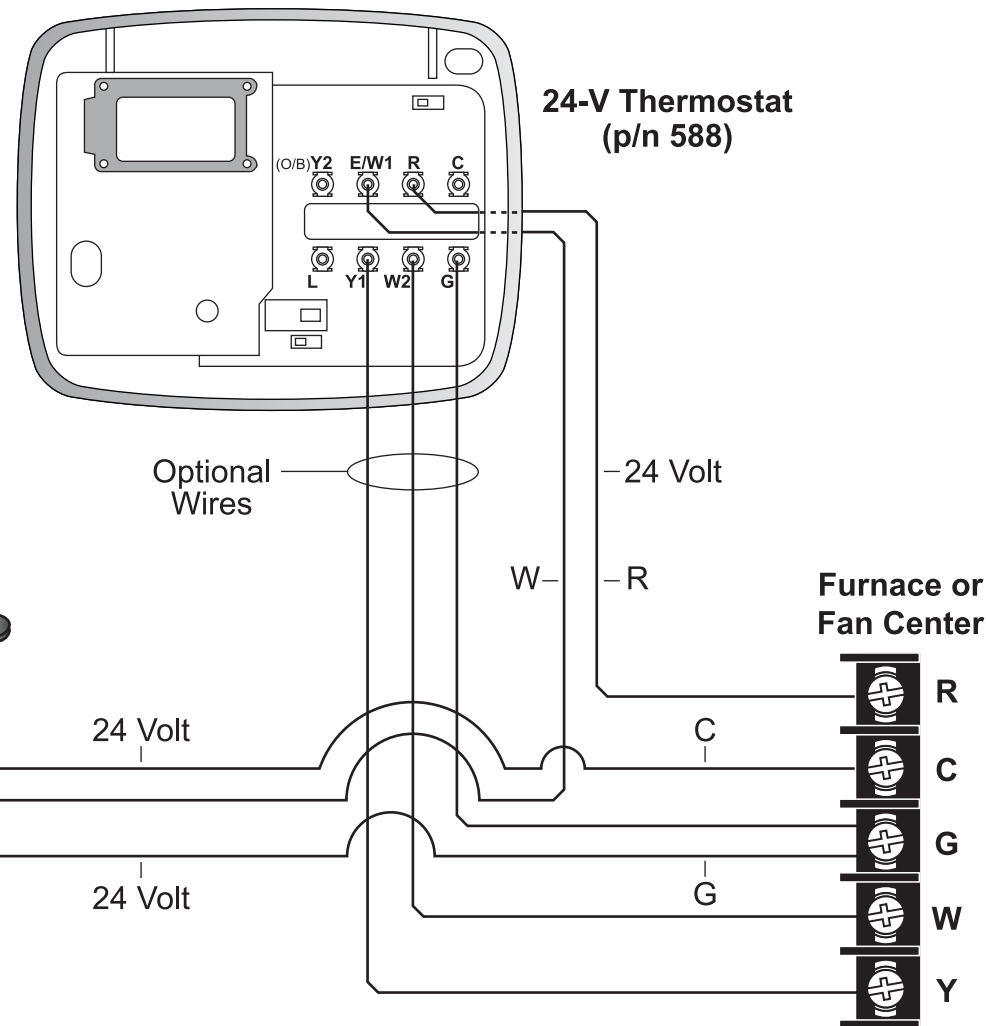

# 24-Volt Thermostat and 3-way Zone Valve Wired Directly into the Control Box of the Furnace

For illustration purposes only:  
• Location of thermostat may vary.  
• Not for Heat Pump application.

**NOTE**  
Thermostats must be installed by qualified technician.