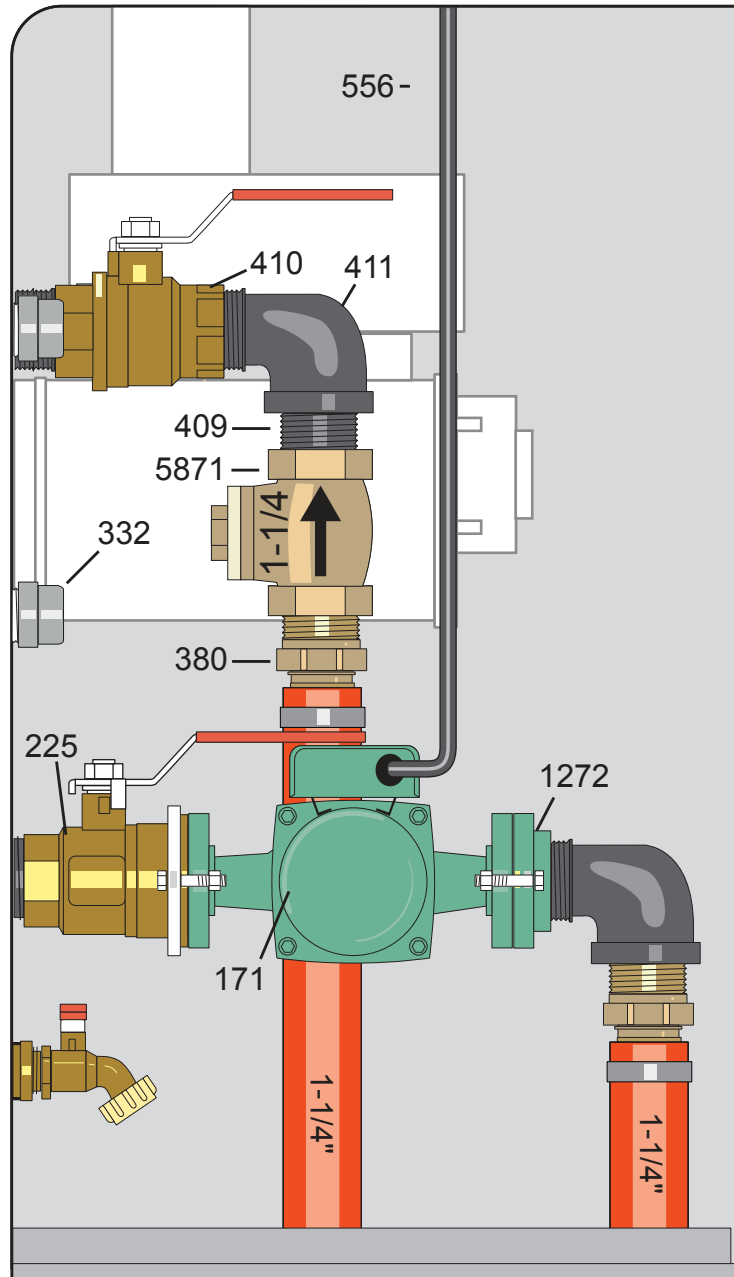

Maxim M175 with 1 Pump Installed, 1-1/4"

Parts List		
Qty	p/n	Description
1	171	Taco 007 Pump
1	225	Isolation Flange Kit, 1-1/4"
1	409	Close Nipple, 1-1/4"
1	410	Ball Valve, 1-1/4"
2	411	90° Street Elbow, 1-1/4"
1	556	Power Supply Cord, 32"
2	332	Round Pipe Cap, 3/4"
2	380	PEX Adapter, 1-1/4"
1	1272	Pump Flange Kit, 1-1/4"
1	5871	Swing Check Valve, 1-1/4"