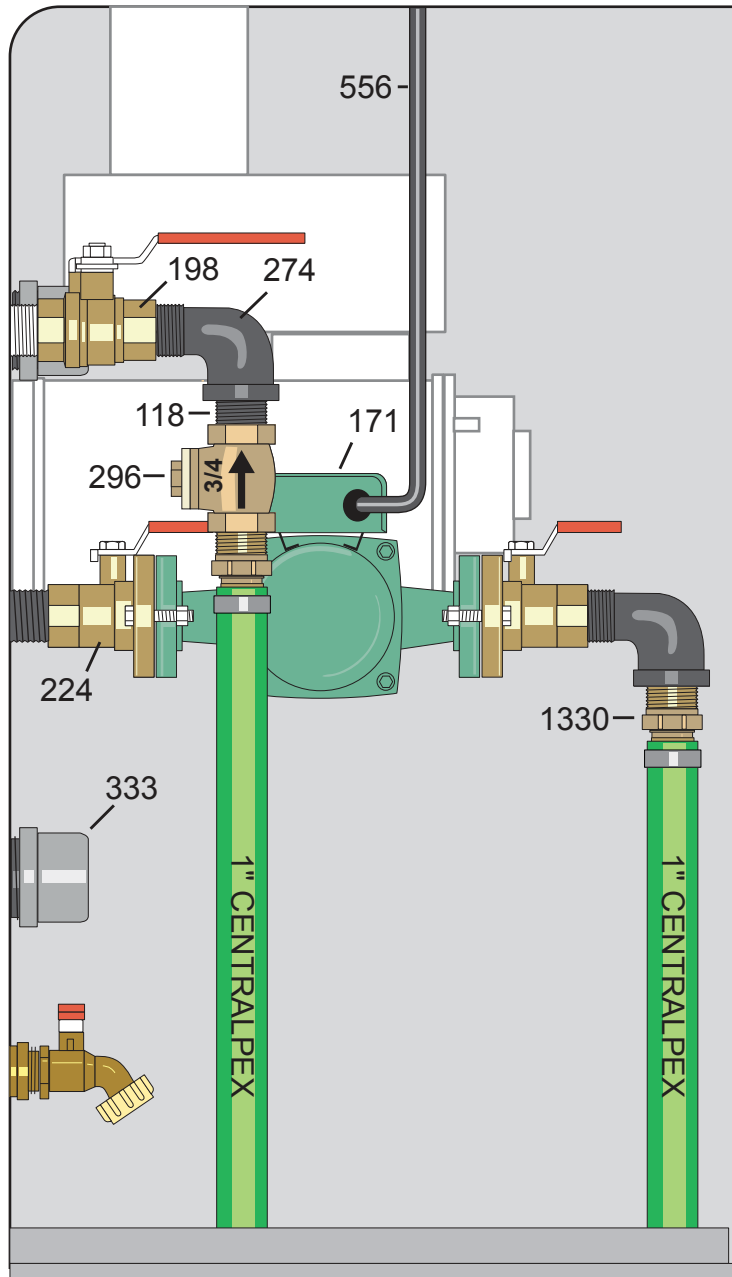

Maxim M175 with 1 Pump Installed

Parts List		
Qty	p/n	Description
1	118	Close Nipple, 3/4"
1	171	Taco 007 Pump
1	198	Ball Valve, 3/4"
1	224	Isolation Flange Kit, 3/4"
2	274	90° Street Elbow, 3/4"
1	296	Swing Check Valve, 3/4"
2	333	Round Pipe Cap, 1-1/4"
1	556	Power Supply Cord, 32"
2	1330	PEX Adapter, 1" x 3/4"